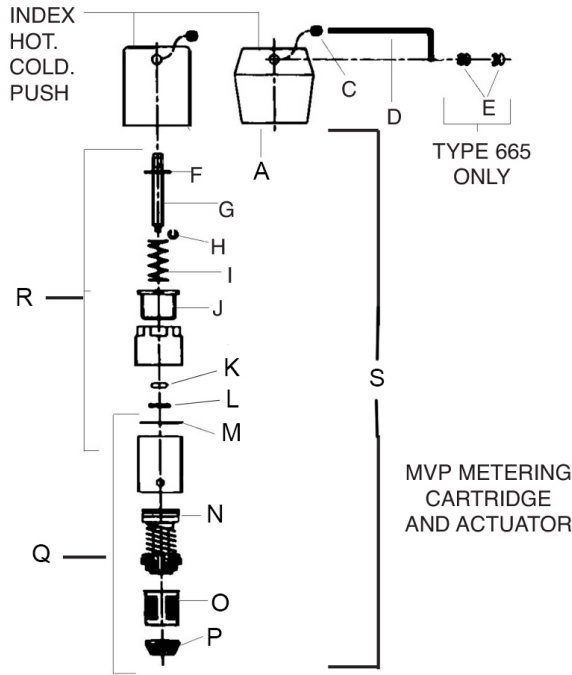

Metering Valve MVP Metering Cartridge and Actuator

Handles	
Best #	Description
29903	"Hot" Tapered handle only
29906	"Cold" Tapered handle only

A	29903	Hot Tapered Handle (CP)
	29906	Cold Tapered Handle (CP)
C	99050053	Set Screw MVP
D	99190576	Hex Key 3/32"
E	29905	H/C Index Button (Pair)
F	99050054	Spring Retainer (RB)
G	99050055	Stem Actuator (Nickel Plated)
H	99050056	Retainer Ring
I	99050057	Return Spring
J	99050058	Nut Adjustment
M	99050059	Cap Washer
N	00020	5/8" ID x 3/4" OD x 1/16" O-Ring
O	99050060	Mvp Large Filter
P	99050061	Mvp Filter
Q	29901	Mvp Metering Valve Cartridge
R	29907	Actuator Assembly
S	29902	Upper & Lower Unit
	99190577	Plain Tapered Handle Kit (CP)
	21156	Cartridge Repair Kit (H, K, L, N, O)

Schematic Reference Code CHI_SMV_CAR

LAVATORY SCHEMATICS